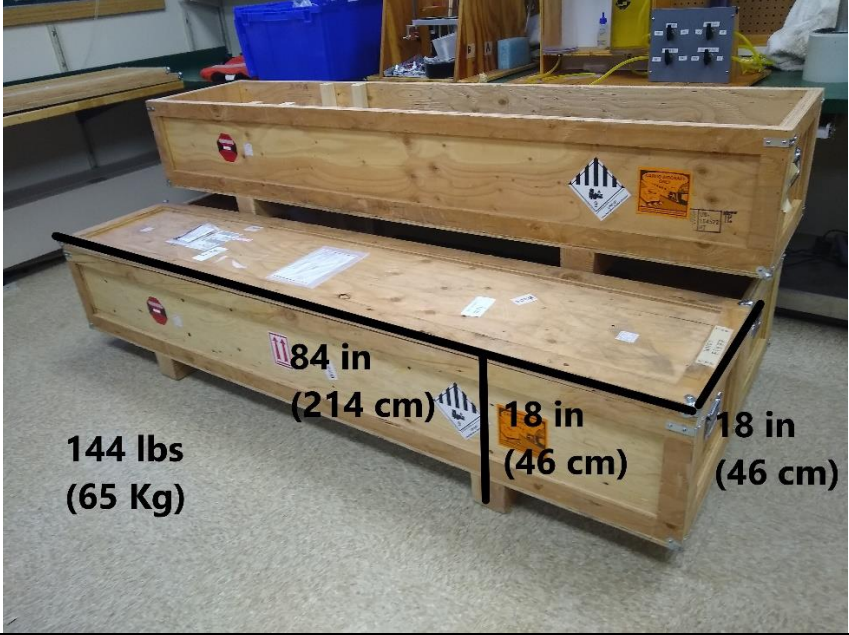

**Core Argo Float**  
15" x 15" x 65"  
58 lbs

**BGC Argo Float**  
18" x 18" x 84"  
144 lbs

25 in  
(64 cm)

37 in  
(94 cm)

46 in  
(117 cm)

174 lbs  
(79 Kg)

**Deep Argo Float in Crate**  
37" x 25" x 46"  
174 lbs

37 in  
(94 cm)

33 in  
(84 cm)

20 in  
(51 cm)

80 lbs  
(36 Kg)

**Boxed Deep Argo Float**  
33" x 20" x 37"  
80 lbs