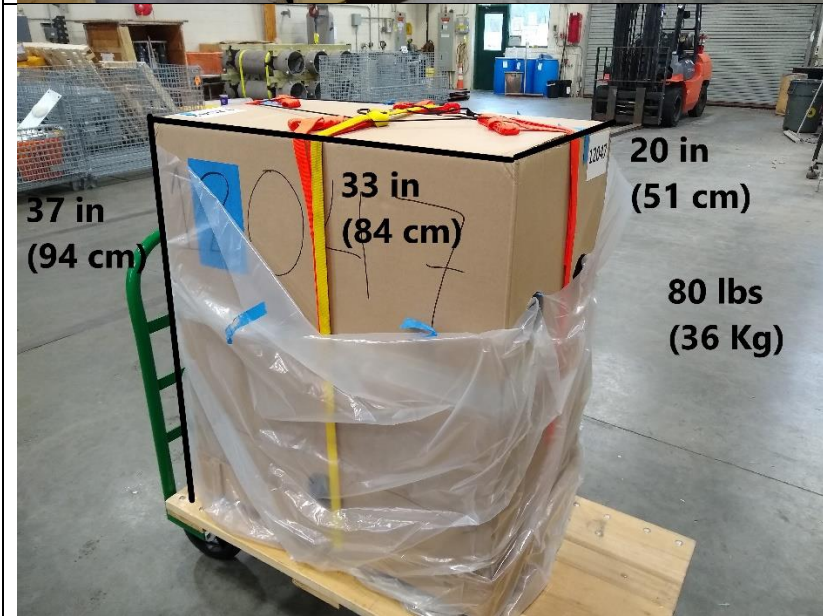

**Core Argo Float**  
15" x 15" x 65"  
58 lbs

**BGC Argo Float**  
18" x 18" x 84"  
144 lbs

25 in  
(64 cm)

37 in  
(94 cm)

46 in  
(117 cm)

174 lbs  
(79 Kg)

**Deep Argo Float in Crate**  
37" x 25" x 46"  
174 lbs

37 in  
(94 cm)

33 in  
(84 cm)

20 in  
(51 cm)

80 lbs  
(36 Kg)

**Boxed Deep Argo Float**  
33" x 20" x 37"  
80 lbs